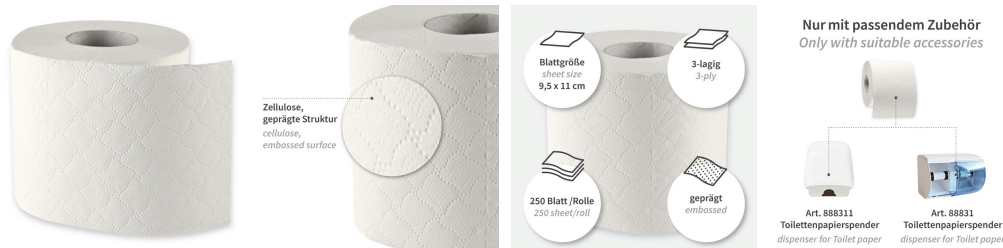

## Technical Datasheet

Toilet paper, small roll, 3-ply | cellulose

Art.no.: 30425

### Product specifications

- 3-ply toilet paper, high quality
- made of 100% cellulose
- **particularly absorbent, wet-strength and soft**
- embossed surface
- 2 sizes: 250 or 150 sheets per roll
- sheet size: 9.5 x 11.5 cm, perforated

### Area of application

- universal for all sanitary rooms

### Specification

Colour	white
Length	11.5cm
Width	9.5cm
tearoffs	250