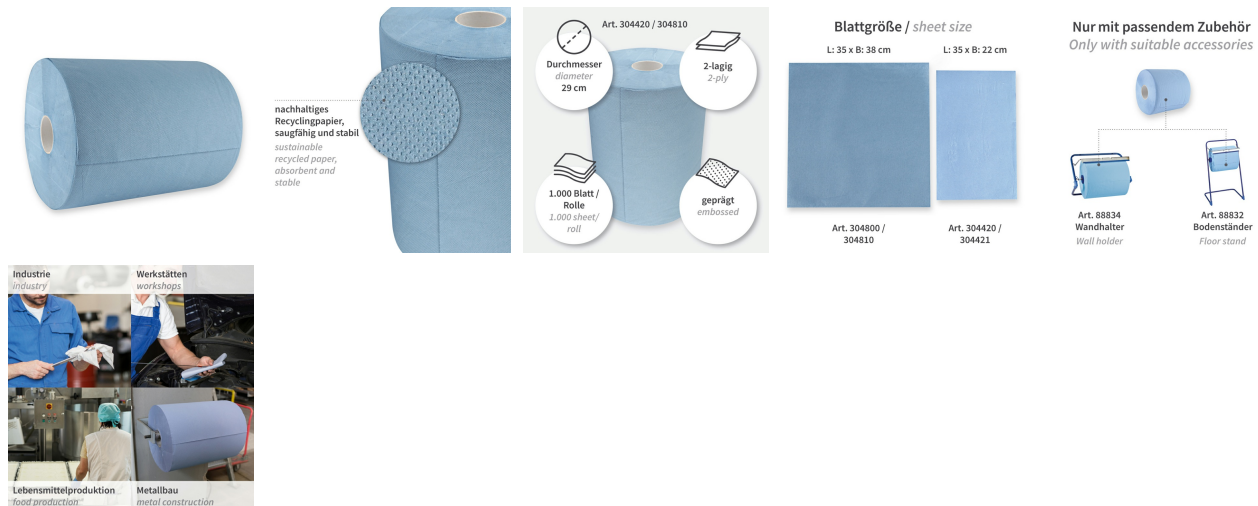

Technical Datasheet

Cleaning papers, 2-ply | recycled paper

Art.no.: 304420

Product image

Product specifications

- sustainable recycled paper, 2-ply
- absorbent and stable
- embossed surface
- perforated for easy tearing off of the single sheets
- different sizes: 500 or 1.000 sheets / roll
- matching wall holder and floor stand available

Area of application

- as wiping cloths in industry, workshops, food production, for oils, fats, liquids

Specification

Colour	blue
Length	35cm
Width	22cm
Diameter	29cm
Core diameter	7cm
tearoffs	~1000

Technical Datasheet

Cleaning papers, 2-ply | recycled paper

Art.no.: 304420

Product properties

material	recycling paper
Layers	2-ply
handling	outside settlement

Packing

Type of inner packaging	PE
Type of outer packaging	PE
Quantity inner packing	2 roll
Quantity outer packing	2 roll
Quantity CCG1 pallet	48 roll
Quantity full pallet	120 roll
LxWxH outer packing in cm	21,5 x 26,5 x 52,0
Volume outer packing in m ³	0.029627
Weight outer packing in gr.	5.700