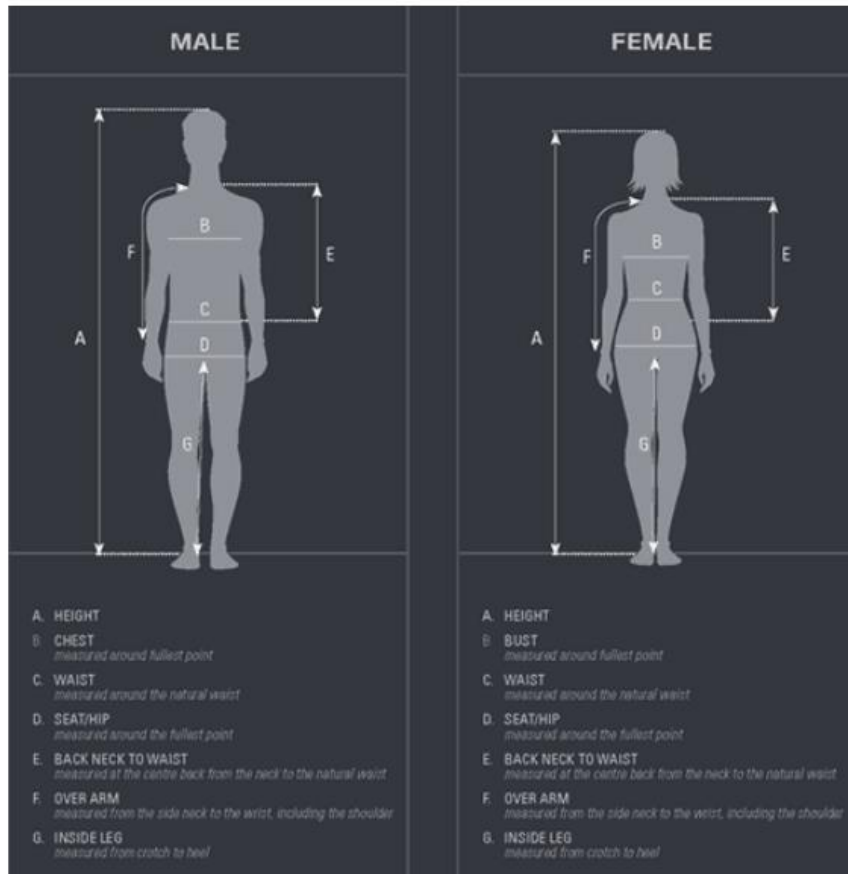

SIZE, SIZING AND MEASUREMENT GUIDE - HOW TO MEASURE YOURSELF

GETTING YOUR WORKWEAR TO FIT

The following instructions provide advice on how to take accurate measurements for each part of the body to ensure full protection and a comfortable fit.

HOW TO MEASURE YOURSELF

If you already have workwear that is comfortable after it has been washed, look in the label and the size and leg length should be visible. Alternatively simply follow the instructions below and ask somebody to measure the key dimensions illustrated. It is important to note you should always measure around the fullest part while wearing the undergarments you would normally wear for work. Ballyclare User Information Sheets are provided with each product. Please note some garments are not available in every size option and that size conversions can differ from garment to garment.

SPECIAL MEASURES

Should standard clothing not fit you, you may require a special measurement, in which case please place an order via the website by completing the Special Measure box when selecting your garments. The image below should help you decide which measurements you need to provide. If you need further advice you can contact our Customer Service team by emailing info@ballyclarelimited.com or calling 0844 493 2808 (UK only number) or +44 (0)161 412 0000.

WHERE TO MEASURE YOURSELF