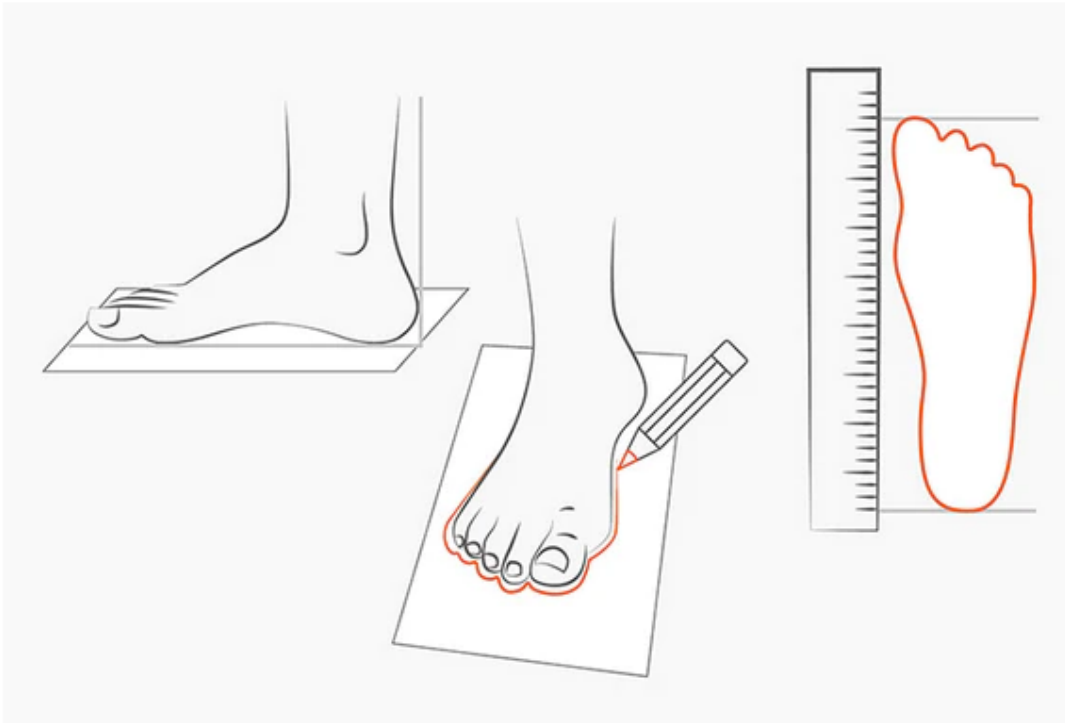

## **LUPRIFLEX SAFETY SHOES SIZE CHART**

Size Chart:

| <b>Footbed length in cm</b> | <b>Your measured foot length in cm</b> | <b>Recommended Lupriflex size EU</b> |
|-----------------------------|--|--------------------------------------|
| 25.5                        | 24.0 - 24.5                            | 39                                   |
| 26.5                        | 25.0 - 25.5                            | 40                                   |
| 27.0                        | 25.5 - 26.0                            | 41                                   |
| 27.7                        | 26.2 - 26.7                            | 42                                   |
| 28.5                        | 27.0 - 27.5                            | 43                                   |
| 29.2                        | 27.7 - 28.2                            | 44                                   |
| 29.7                        | 28.2 - 28.7                            | 45                                   |
| 30.2                        | 28.7 - 29.2                            | 46                                   |
| 31.0                        | 29.5 - 30.0                            | 47                                   |

## How to find the right shoe size

### 1. Measure the length of your foot.

- Put your foot on a piece of paper. Ideally, you should press your heel against a wall so you don't slip.
- Trace the outline along your foot with a pencil, keeping the pencil as vertical as possible.
- Measure your foot length from the heel to the tip of the longest toe. If one foot is longer than the other, measure the longer foot.
- Add at least 1 cm – then you get the correct shoe length.