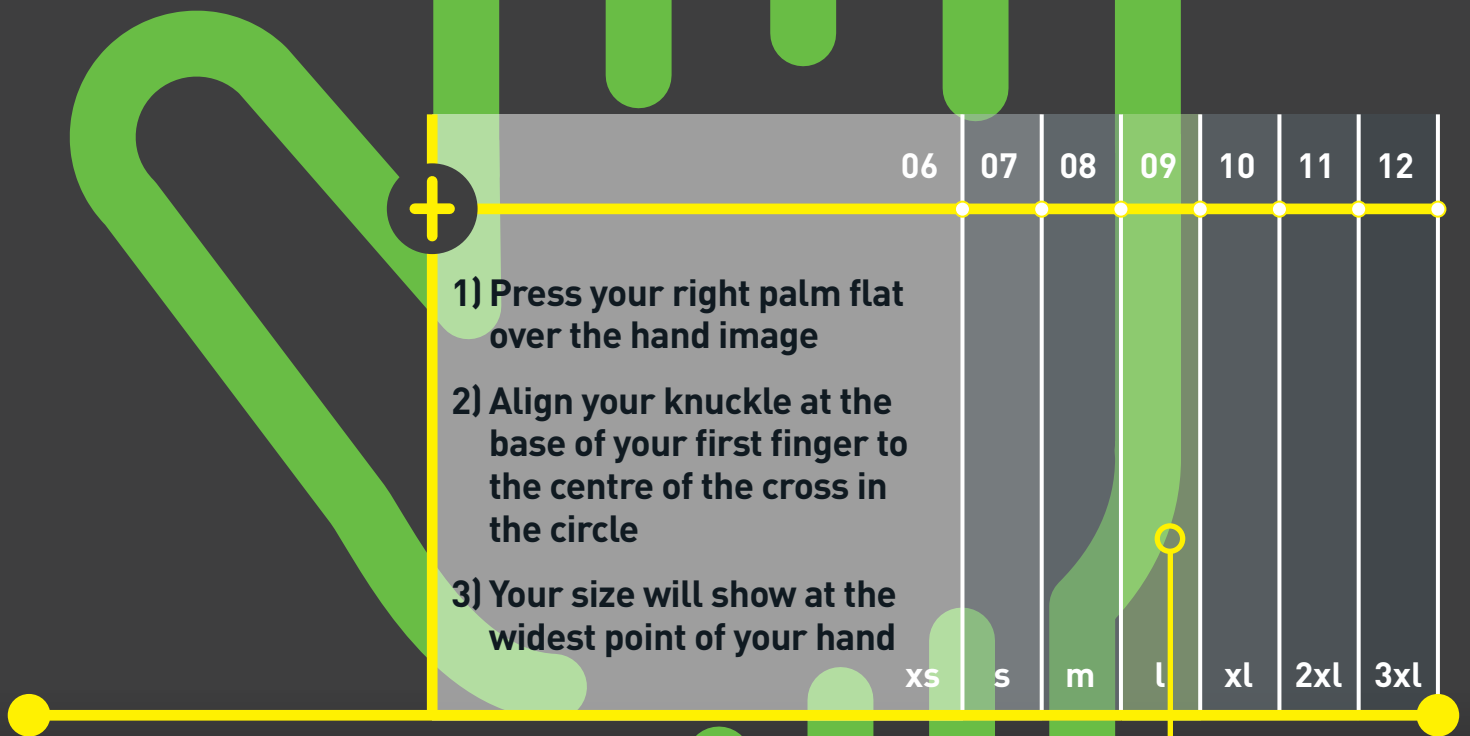

GLOVE SIZING CHART

FOR ACCURATE RESULTS, PLEASE PRINT A4 PORTRAIT, SCALING SET TO 'ACTUAL SIZE'

PLEASE NOTE This chart is strictly a guide only. Different materials and characteristics in different styles can alter the size needed, and different styles of glove can be expected to have varying sizing. For example, if ordering a fully dipped/coated glove it is advised to order the next size up as the glove is stiffer.

The hand in this example is a size 09